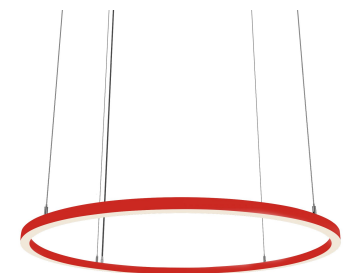

# HALO

Halo sweeps through interior spaces with harmonic halos of light. This suspended luminaire achieves its soft glow from a low wattage decorative LED source within a narrow housing. Offered with a choice of diameter, we can also create bespoke curved configurations and offer RAL colour options to suit your project requirements.

## Specification

<b>Code</b>	SU
<b>Family</b>	00020
<b>Range</b>	Enigma
<b>Mounting Type</b>	Suspended
<b>Material</b>	Die Cast Aluminium
<b>Light Source</b>	LED
<b>Max Lumens</b>	2155 @ 600mm, 3595 @ 900mm, 4793 @ 1200mm, 5991 @ 1500mm, 7189 @ 1800mm
<b>System Wattage</b>	28w @ 600mm, 44w @ 900mm, 58w @ 1200mm, 73w @ 1500mm, 87w @ 1800mm
<b>Chip Specification</b>	CRI : 90, Kelvin 3000, CRI : 90, Kelvin 4000
<b>Dimming</b>	Mains Dimmable, DALI
<b>Colour</b>	Black, White
<b>Baffle Colour</b>	Black, Gold, White
<b>Diameter</b>	1200mm, 1500mm, 1800mm, 600mm, 900mm
<b>Height</b>	28mm
<b>Width</b>	25mm
<b>Length</b>	160mm
<b>Flex</b>	2m
<b>IP Rating</b>	IP20
<b>Accessories</b>	Honeycomb
<b>Warranty</b>	2 years as standard extend to 5 years on registration.