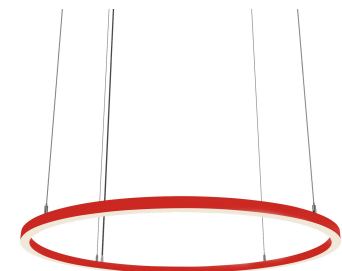

# HALO

Halo sweeps through interior spaces with harmonic halos of light. This suspended luminaire achieves its soft glow from a low wattage decorative LED source within a narrow housing. Offered with a choice of diameter, we can also create bespoke curved configurations and offer RAL colour options to suit your project requirements.

## Specification

<b>Code</b>	SU
<b>Family</b>	00020
<b>Range</b>	Enigma
<b>Mounting Type</b>	Suspended
<b>Material</b>	Die Cast Aluminium
<b>Light Source</b>	LED
<b>Max Lumens</b>	2155 @ 600mm, 3595 @ 900mm, 4793 @ 1200mm, 5991 @ 1500mm, 7189 @ 1800mm
<b>System Wattage</b>	28w @ 600mm, 44w @ 900mm, 58w @ 1200mm, 73w @ 1500mm, 87w @ 1800mm
<b>Chip Specification</b>	CRI : 90, Kelvin 3000, CRI : 90, Kelvin 4000
<b>Dimming</b>	Mains Dimmable, DALI
<b>Colour</b>	Black, White
<b>Baffle Colour</b>	Black, Gold, White
<b>Diameter</b>	1200mm, 1500mm, 1800mm, 600mm, 900mm
<b>Height</b>	28mm
<b>Width</b>	25mm
<b>Length</b>	160mm
<b>Flex</b>	2m
<b>IP Rating</b>	IP20
<b>Accessories</b>	Honeycomb
<b>Warranty</b>	2 years as standard extend to 5