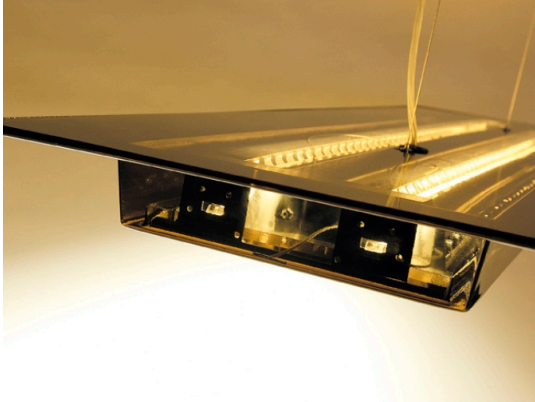

Hype

specification

Range	Dark
Product Code	105
Product Type	Suspended
Material	Polycarbonate
Colour	Mokka, Red, White
Light Source	Fluorescent
Lamp Base	G5
Max Wattage	28W
Input	230V
Dimming	Yes depending on lamp specification
Length	1305mm
Height	50mm
Width	445mm
Suspension	1.5m or 2.5m